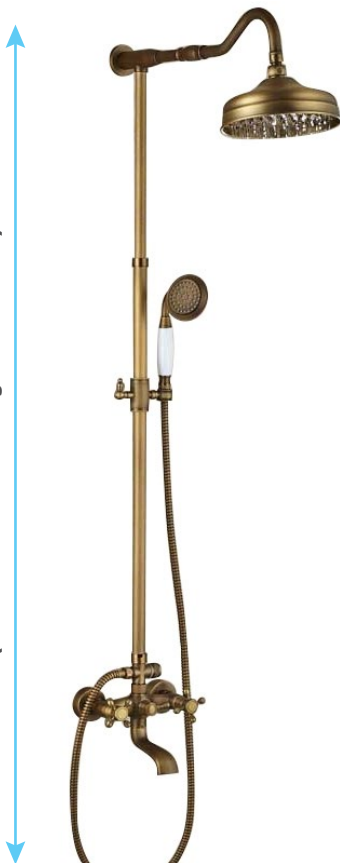

# FONTANA MILAN 8" ANTIQUE BRASS RAINFALL SHOWER SET C SPECS

## Specifications

Use for commercial, home, bar, etc.

Solid brass faucet body, zinc handle, drip-free ceramic cartridge, antique bronze finish.

15cm from center to center (13cm to 17cm adjustable)

Shower sliding bar: 81cm to 121cm (31.4" 42.7" adjustable)

Shower head: Round stainless steel material

Hand Shower Material: Stainless Steel Material

## Shower Head Size:

(31.4" 42.7" Adjustable)

Buried water pipe

Suitable for Hole distance 13-17cm  
(Recommend use 15cm as the standard)